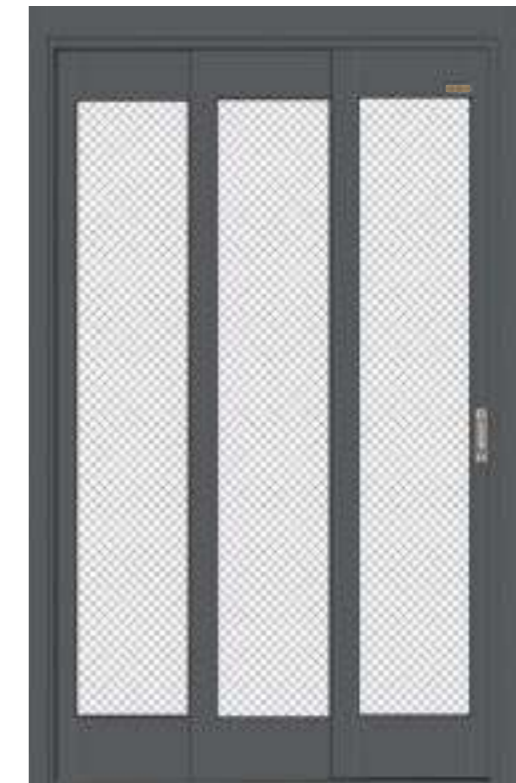

HS-ABS 514 | PS037